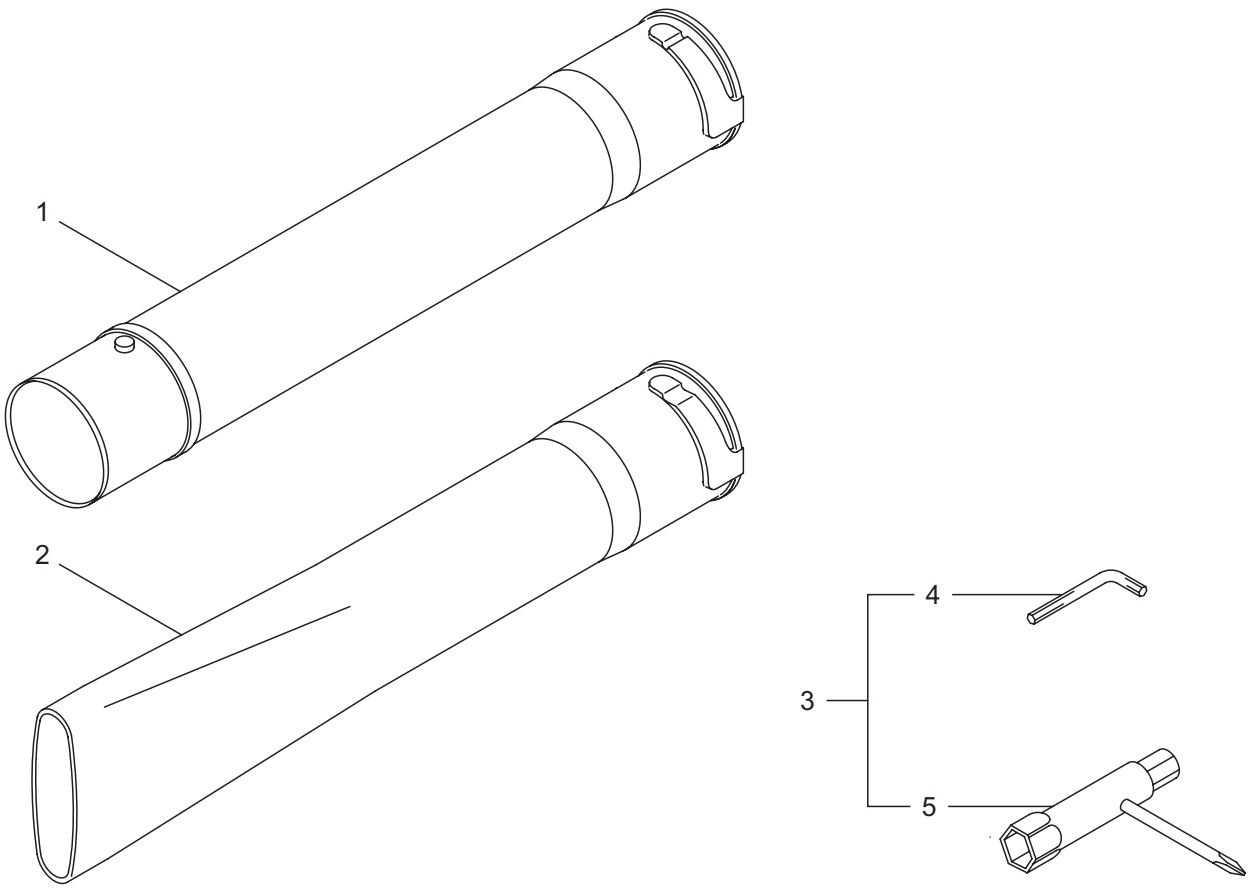

4. GK300B
ACCESSORIES

Ref. No.	Part No.	Part Name	Q'ty	Remarks
4-1	283392	Pipe (A)	1	
4-2	281876	Pipe (B)	1	
4-3	282738	Tool Set	1	Incl.4,5
4-4	219431	Wrench	1	3mm
4-5	210418	Box Spanner	1	13x19x(+)
4-6	273558	Instruction Manual	1	GK300B
4-7	523705	Parts List	1	GK300B