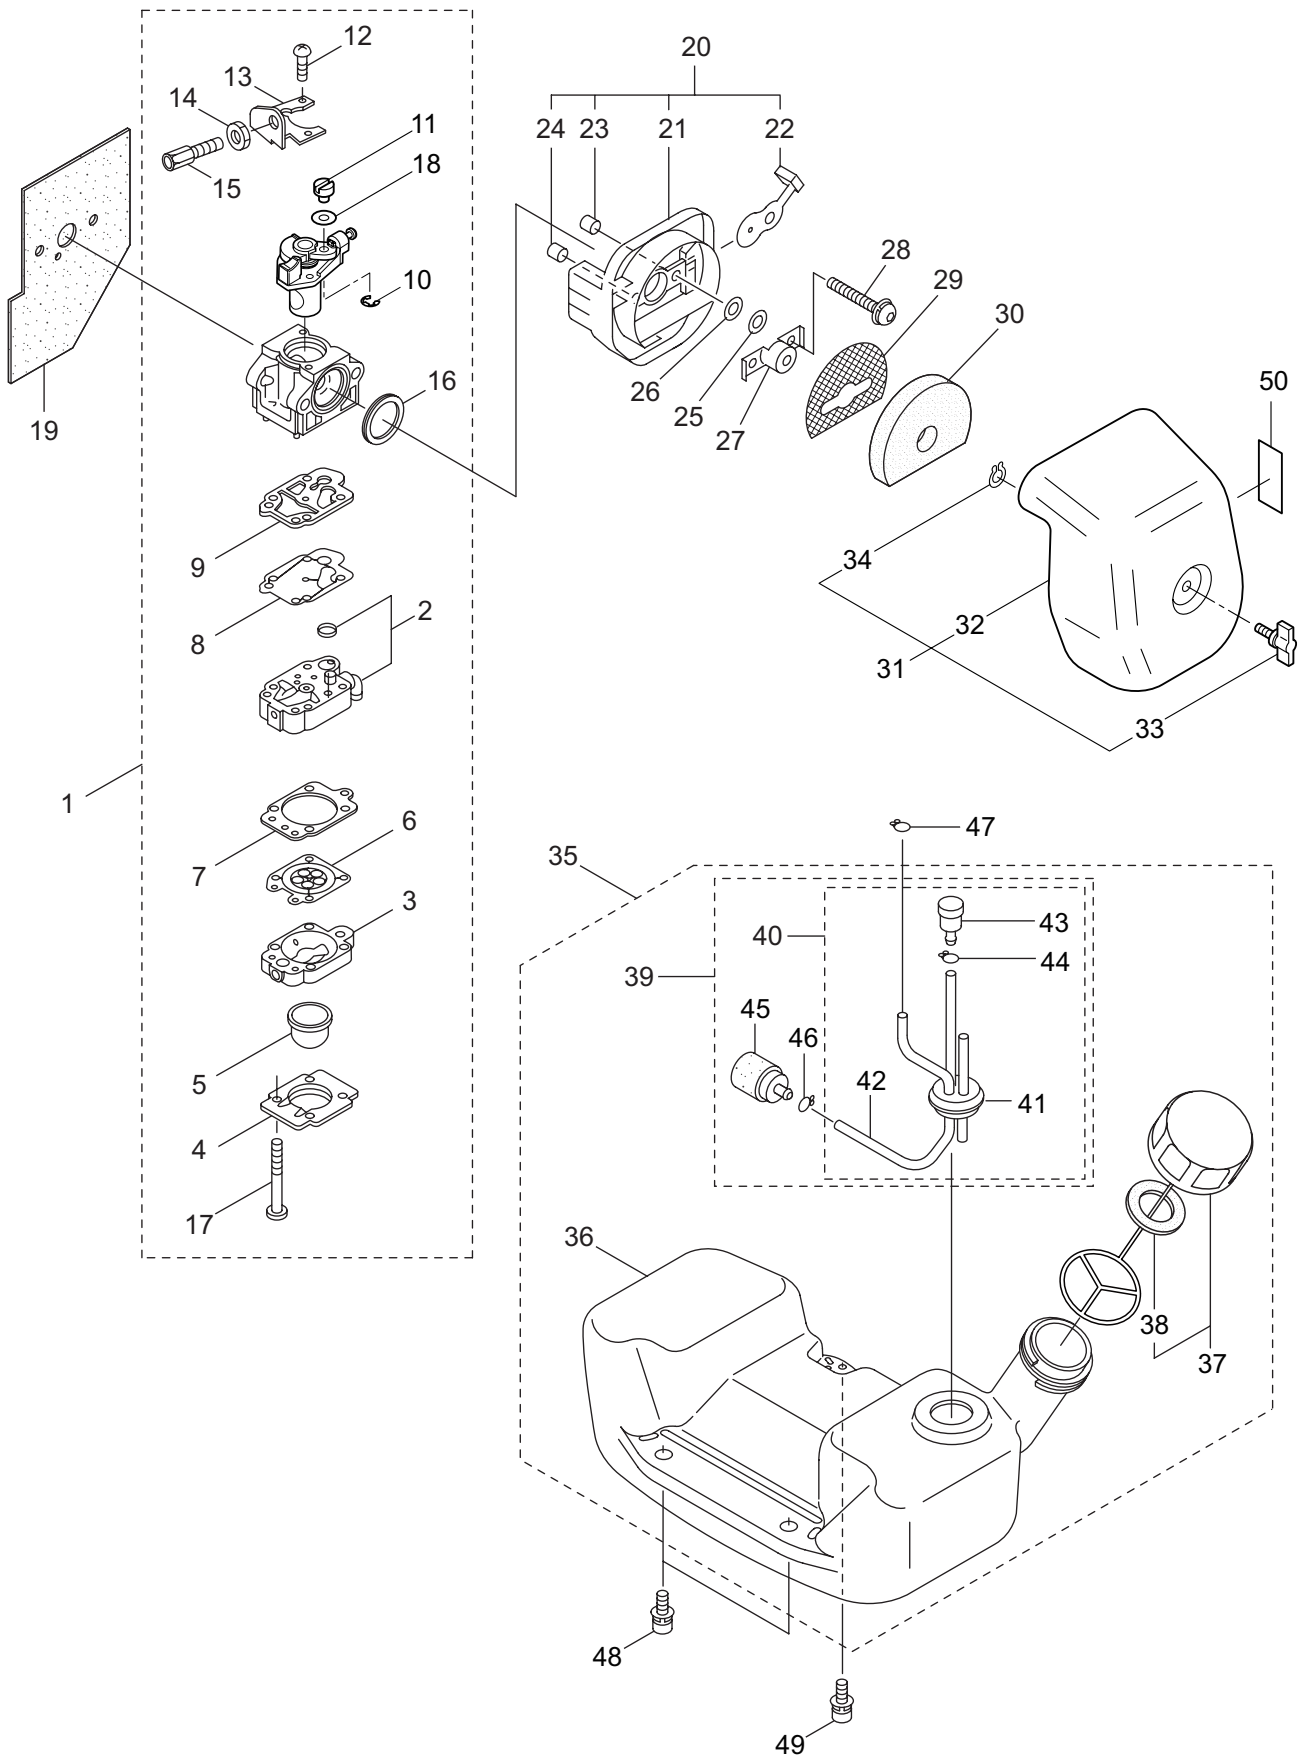

3. GK300B
ENGINE (Carburetor, Fuel Tank)

Ref. No.	Part No.	Part Name	Q'ty	Remarks
3-1	282528	Carburetor Ass'y	1	Incl.2-18 New gasket required
3-2	264155	Pump Body	1	
3-3	262991	Purge Body	1	
3-4	262992	Cover Plate	1	
3-5	261874	Primer Bulb	1	
3-6	283905	Diaphragm, Meterring	1	
3-7	262993	Gasket	1	
3-8	262994	Diaphragm,Fuel Pump	1	
3-9	282576	Gasket	1	
3-10	261876	E-Ring	1	
3-11	261658	Swivel	1	
3-12	261875	Screw	2	
3-13	264677	Bracket	1	
3-14	261878	Nut	1	
3-15	261877	Adapter	1	
3-16	261657	Packing	1	
3-17	262996	Screw	4	
3-18	264678	Washer	1	
3-19	282578	Gasket	1	
3-20	268055	Air Filter Case Ass'y	1	Incl.21-24
3-21	268056	Air Filter Case	1	
3-22	268057	Valve	1	
3-23	268412	Sleeve	1	5.5x7.1x6.6L
3-24	268157	Sleeve	1	5.5x7.1x6L
3-25	263345	Packing	1	7.2x11xt1.3
3-26	263942	Washer	1	7.2x12xt0.15
3-27	263815	Stay	1	
3-28	264016	Cap Screw	2	M5x60
3-29	265026	Screen	1	
3-30	281861	Element	1	
3-31	268058	Air Filter Cover Ass'y	1	Incl.32-34
3-32	268059	Air Filter Cover	1	
3-33	281438	Knob	1	
3-34	261734	Snap Ring	1	#5
3-35	283220	Fuel Tank Ass'y	1	Incl.36-45
3-36	281587	Fuel Tank	1	
3-37	275306	Fuel Tank Cap Ass'y	1	Incl.38
3-38	274875	Gasket	1	
3-39	279549	Fuel Pipe Pick-up Ass'y	1	Incl.40-46
3-40	282539	Fuel Pipe Ass'y	1	Incl.41-44
3-41	268065	Grommet	1	
3-42	261690	Fuel Pipe	1	160L
3-43	261590	Breather	1	
3-44	261117	Clip	1	
3-45	286749	Filter Ass'y	1