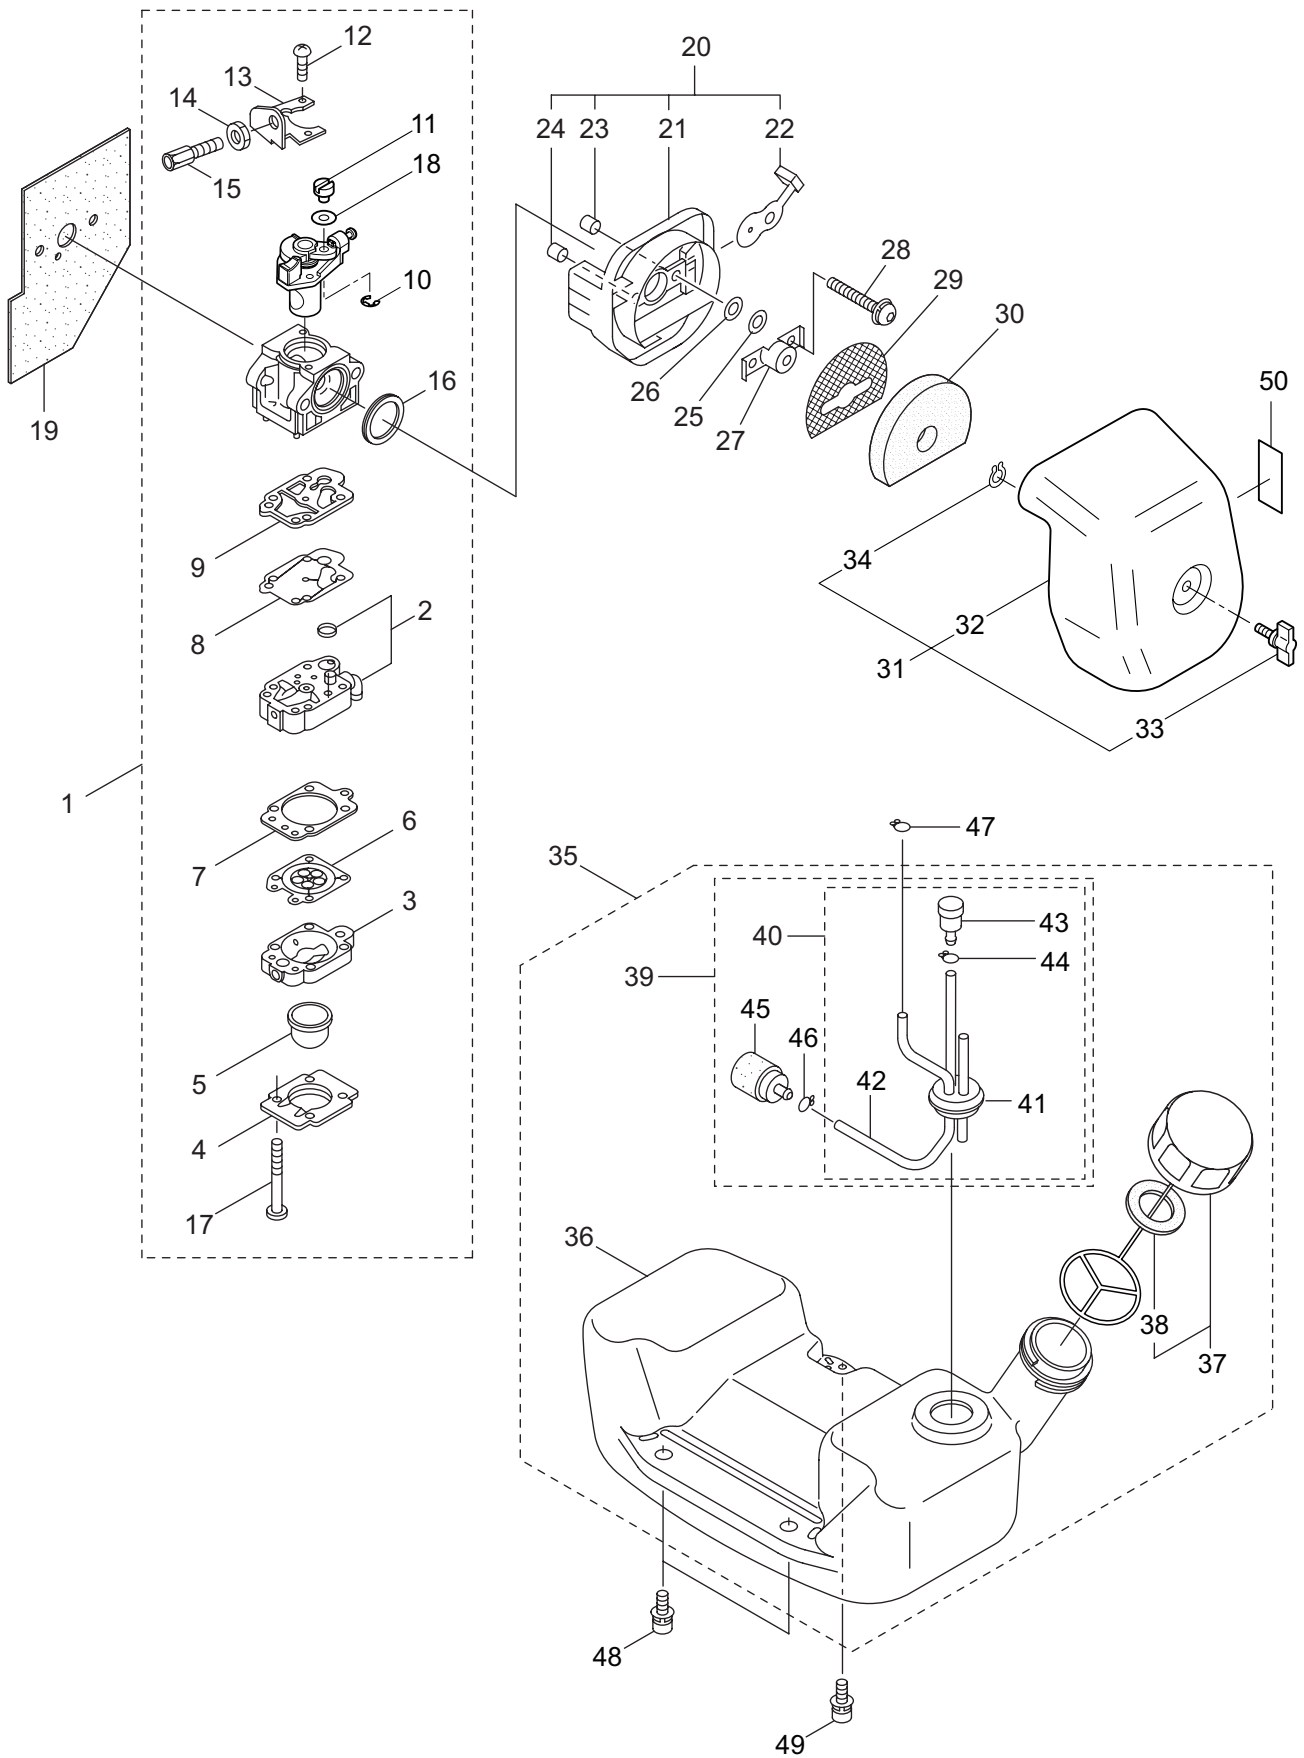

PARTS LIST

GK300B

CONTENTS

1. MAIN BODY	1 ~ 2
2. ENGINE (Cylinder, Crankcase)	3 ~ 6
3. ENGINE (Carburetor, Fuel Tank)	7 ~ 10
4. ACCESSORIES	11 ~ 12

2018. 02.

P/N 523705-3

1. GK300B
MAIN BODY

Ref. No.	Part No.	Part Name	Q'ty	Remarks
1-1	395842	GK300B	1	
1-2	859414	Engine	1	CE300/80
1-3	281535	Fan Case	1	
1-4	281586	Stopper (A)	1	
1-5	281867	Stopper (B)	1	
1-6	282862	Washer	1	
1-7	269423	Nut	1	
1-8	126993	Nut	1	M5
1-9	261246	Cap Screw	1	M5x25
1-10	281880	Grip (B)	1	
1-11	281865	Stand	2	
1-12	281862	Cable Comp.	1	
1-13	281585	Lever	1	
1-14	282170	Switch Ass'y	1	Incl.15-18
1-15	281863	Switch	1	
1-16	282028	Label	1	
1-17	282171	Knob	1	
1-18	282172	Screw	1	
1-19	261250	Cap Screw	4	M5x20
1-20	281538	Handle	1	
1-21	281879	Grip (A)	1	
1-22	281989	Tapping Screw	5	5x20
1-23	281536	Fan Cover	1	
1-24	281869	Plate	1	
1-25	280008	Nut	1	M4
1-26	282060	Tapping Screw	4	4x10
1-27	281563	Cover	1	
1-28	281870	Spring	1	
1-29	281878	Rod	1	
1-30	263743	Washer	1	5.7x15.8xt2
1-31	281871	Screw	1	M4x25
1-32	281989	Tapping Screw	7	5x20
1-33	281873	Washer	2	8.5x26xt2.9
1-34	281874	Fan	1	
1-35	283041	Nut	1	M8
1-36	273281	Label	1	
1-37	283206	Label	1	
1-38	266959	Label	1	Caution
1-39	266957	Label	1	
1-40	286308	Label	1	ON/OFF

2. GK300B
ENGINE (Cylinder, Crankcase)

Ref. No.	Part No.	Part Name	Q'ty	Remarks
2-46	280492	Reel	1	
2-47	287421	Spiral Spring	1	
2-48	280494	Screw	1	
2-49	283616	Starter Rope	1	
2-50	282186	Starter Grip	1	
2-51	282187	Stopper	1	
2-52	280547	Washer	1	
2-53	269423	Nut	1	
2-54	269492	Starter Pulley Ass'y	1	
2-55	265724	Cap Screw	2	M4x25
2-56	273306	Label	1	GK300B

3. GK300B
ENGINE (Carburetor, Fuel Tank)

Ref. No.	Part No.	Part Name	Q'ty	Remarks
3-46	261117	Clip	1	
3-47	261117	Clip	1	
3-48	268940	Screw	2	M5x18
3-49	281715	Cap Screw	1	M5x20
3-50	261352	Label	1	Choke