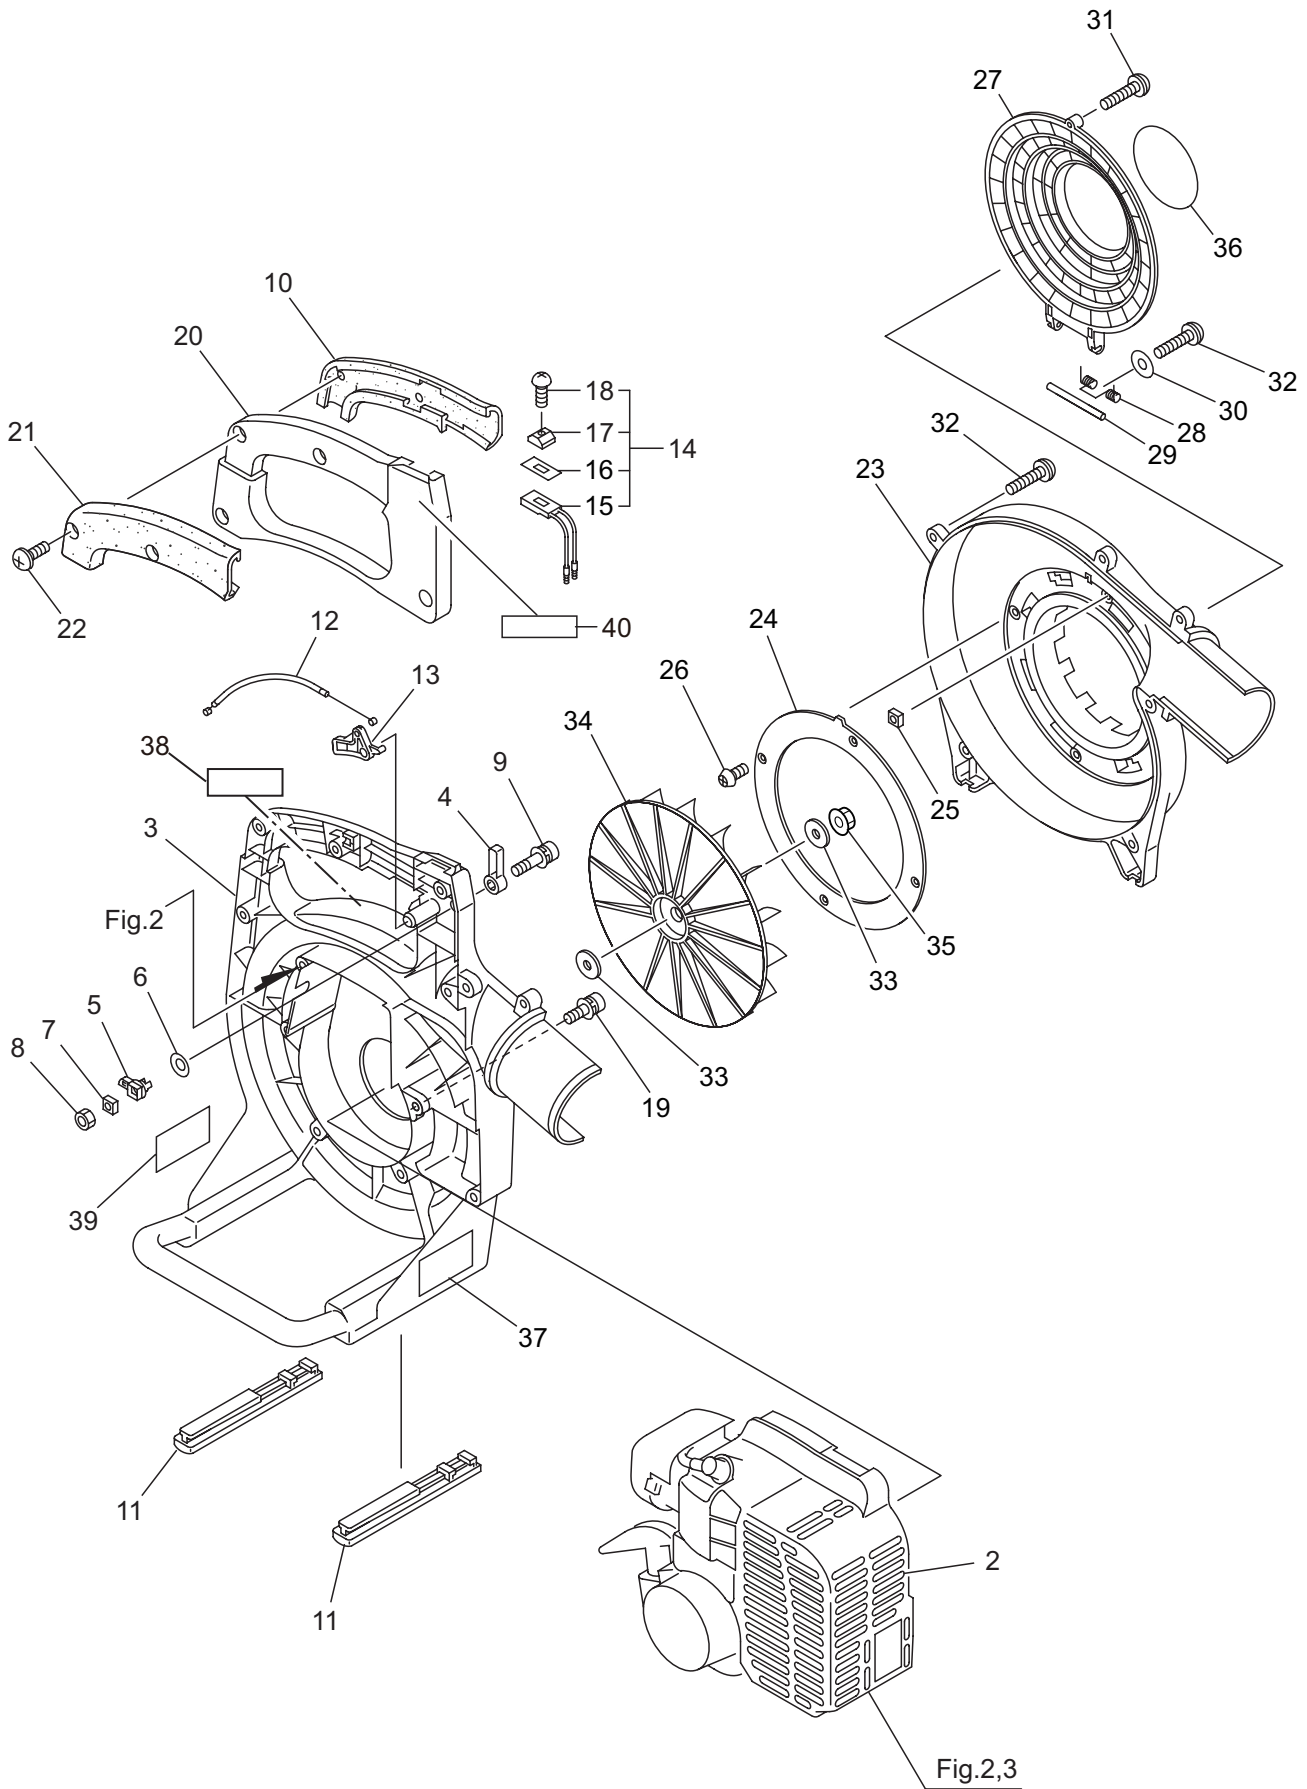

PARTS LIST

GK300B

CONTENTS

1. MAIN BODY	1 ~ 2
2. ENGINE (Cylinder, Crankcase)	3 ~ 6
3. ENGINE (Carburetor, Fuel Tank)	7 ~ 10
4. ACCESSORIES	11 ~ 12

2018. 02.

P/N 523705-3

1. GK300B
MAIN BODY

Ref. No.	Part No.	Part Name	Q'ty	Remarks
1-1	395842	GK300B	1	
1-2	859414	Engine	1	CE300/80
1-3	281535	Fan Case	1	
1-4	281586	Stopper (A)	1	
1-5	281867	Stopper (B)	1	
1-6	282862	Washer	1	
1-7	269423	Nut	1	
1-8	126993	Nut	1	M5
1-9	261246	Cap Screw	1	M5x25
1-10	281880	Grip (B)	1	
1-11	281865	Stand	2	
1-12	281862	Cable Comp.	1	
1-13	281585	Lever	1	
1-14	282170	Switch Ass'y	1	Incl.15-18
1-15	281863	Switch	1	
1-16	282028	Label	1	
1-17	282171	Knob	1	
1-18	282172	Screw	1	
1-19	261250	Cap Screw	4	M5x20
1-20	281538	Handle	1	
1-21	281879	Grip (A)	1	
1-22	281989	Tapping Screw	5	5x20
1-23	281536	Fan Cover	1	
1-24	281869	Plate	1	
1-25	280008	Nut	1	M4
1-26	282060	Tapping Screw	4	4x10
1-27	281563	Cover	1	
1-28	281870	Spring	1	
1-29	281878	Rod	1	
1-30	263743	Washer	1	5.7x15.8xt2
1-31	281871	Screw	1	M4x25
1-32	281989	Tapping Screw	7	5x20
1-33	281873	Washer	2	8.5x26xt2.9
1-34	281874	Fan	1	
1-35	283041	Nut	1	M8
1-36	273281	Label	1	
1-37	283206	Label	1	
1-38	266959	Label	1	Caution
1-39	266957	Label	1	
1-40	286308	Label	1	ON/OFF

2. GK300B
ENGINE (Cylinder, Crankcase)

Ref. No.	Part No.	Part Name	Q'ty	Remarks
2-46	280492	Reel	1	
2-47	287421	Spiral Spring	1	
2-48	280494	Screw	1	
2-49	283616	Starter Rope	1	
2-50	282186	Starter Grip	1	
2-51	282187	Stopper	1	
2-52	280547	Washer	1	
2-53	269423	Nut	1	
2-54	269492	Starter Pulley Ass'y	1	
2-55	265724	Cap Screw	2	M4x25
2-56	273306	Label	1	GK300B