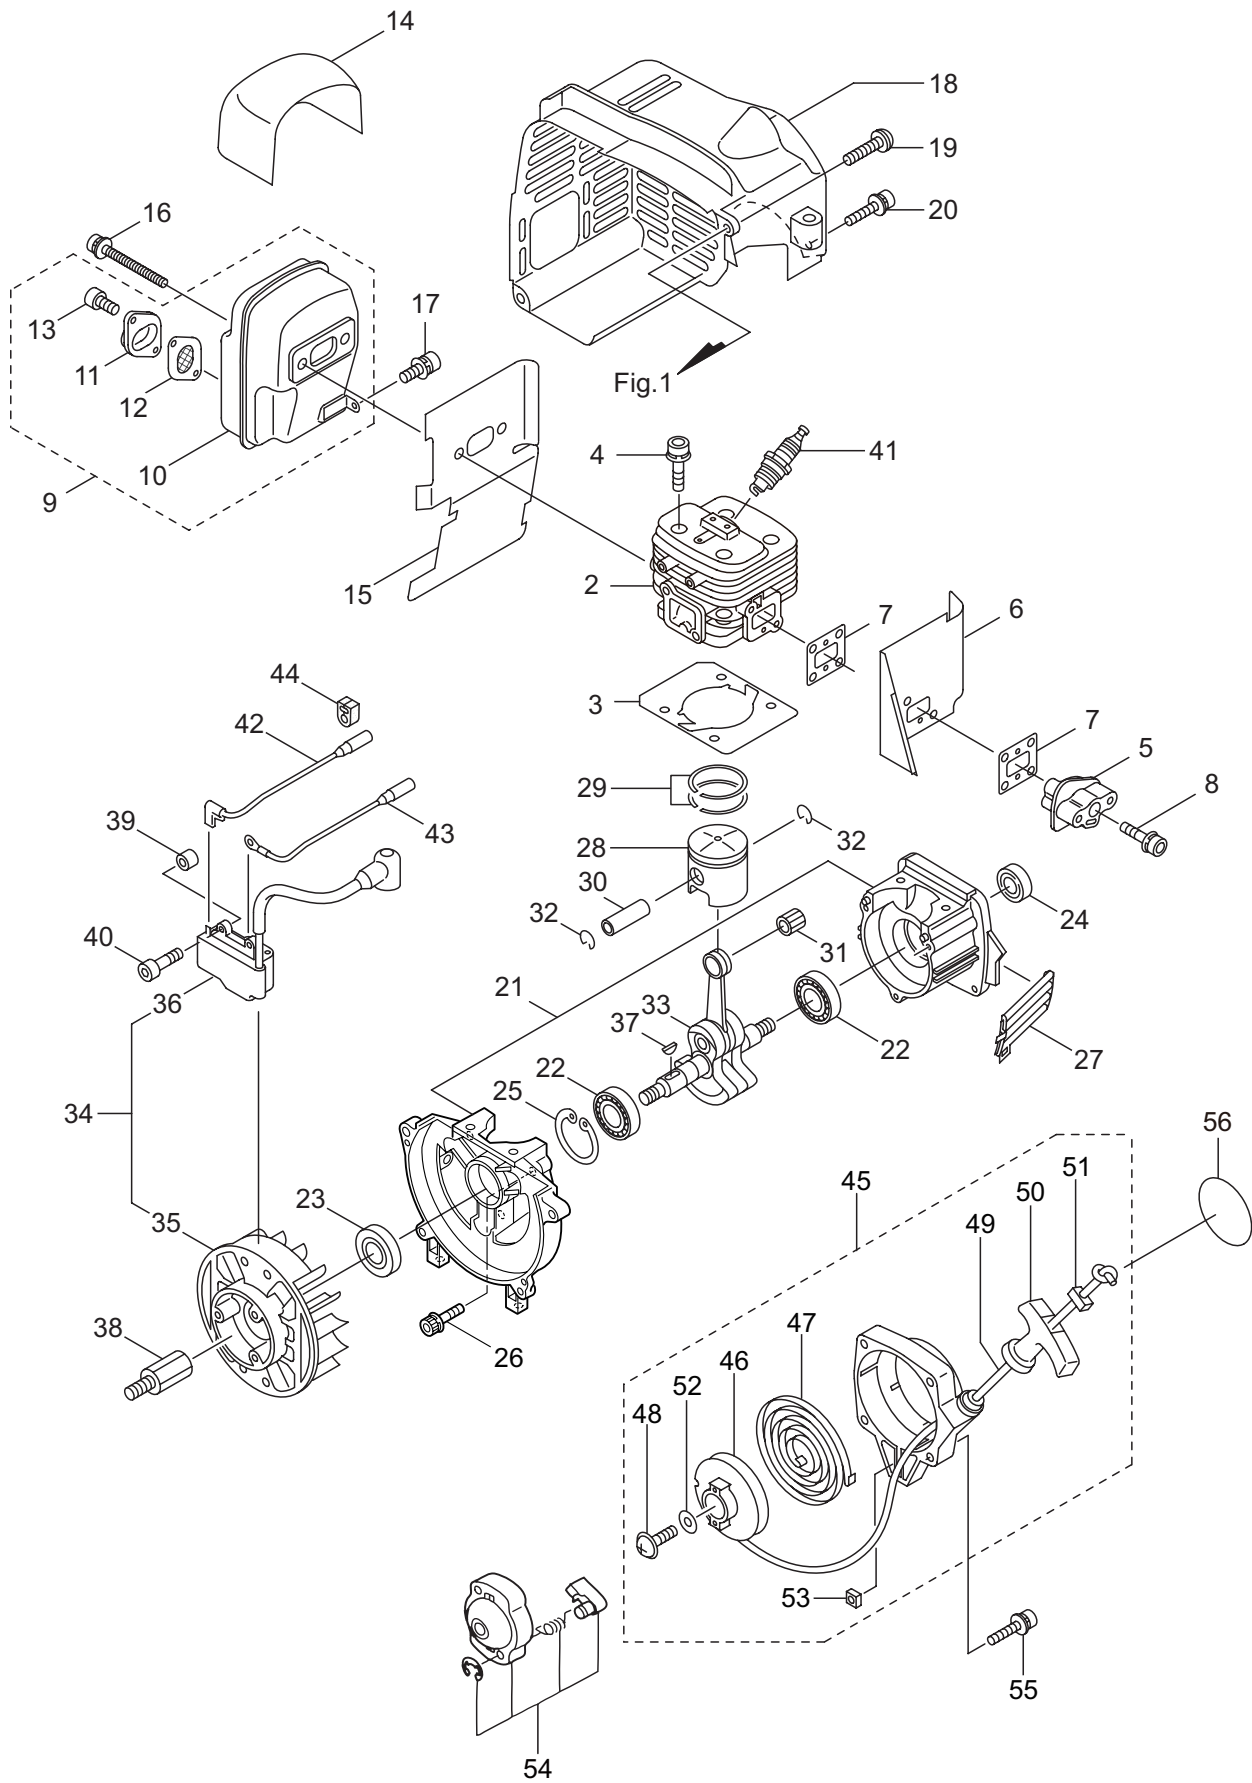

2. GK300B
ENGINE (Cylinder, Crankcase)

Ref. No.	Part No.	Part Name	Q'ty	Remarks
2-1	859414	Engine	1	CE300/80
2-2	286791	Cylinder	1	
2-3	286846	Gasket	1	
2-4	261250	Cap Screw	4	M5x20
2-5	282579	Insulator	1	
2-6	281590	Air Duct	1	
2-7	261171	Gasket	2	
2-8	265924	Cap Screw	2	M5x25
2-9	282585	Muffler Ass'y	1	Incl.10-13
2-10	282586	Muffler Comp.	1	
2-11	281860	Tail	1	
2-12	267056	Spark Arrester	1	
2-13	265107	Cap Screw	2	M4x10
2-14	268461	Holder	1	
2-15	281589	Gasket	1	
2-16	266713	Cap Screw	2	M5x60
2-17	261607	Cap Screw	1	M5x16
2-18	283054	Top Cover	1	
2-19	281989	Tapping Screw	2	5x20
2-20	265724	Cap Screw	2	M4x25
2-21	286851	Crankcase	1	
2-22	280488	Bearing	2	PPL 6001
2-23	261492	Oil Seal	1	ISCD12287
2-24	261386	Oil Seal	1	ISCD12227
2-25	055185	Snap Ring	1	#28
2-26	261612	Cap Screw	3	M5x30
2-27	281442	Screen	1	
2-28	283380	Piston	1	
2-29	265067	Piston Ring	2	(2)Required
2-30	265068	Piston Pin	1	
2-31	265225	Bearing,Needle	1	
2-32	261393	Clip,Piston Pin	2	
2-33	265141	Crankshaft/Conn.Rod Ass'y	1	
2-34	287004	Magneto Ass'y	1	Incl.35,36
2-35	286889	Rotor/Fan	1	
2-36	282010	Ignition Coil Ass'y	1	
2-37	261076	Woodruff Key	1	3x10
2-38	281872	Shaft	1	
2-39	280381	Spacer	2	
2-40	261256	Cap Screw	2	M4x25
2-41	288264	Spark Plug	1	NGK BPMR8Y
2-42	281864	Lead	1	
2-43	282087	Lead	1	
2-44	281172	Grommet	1	
2-45	282757	Starter Ass'y	1	Incl.46-53